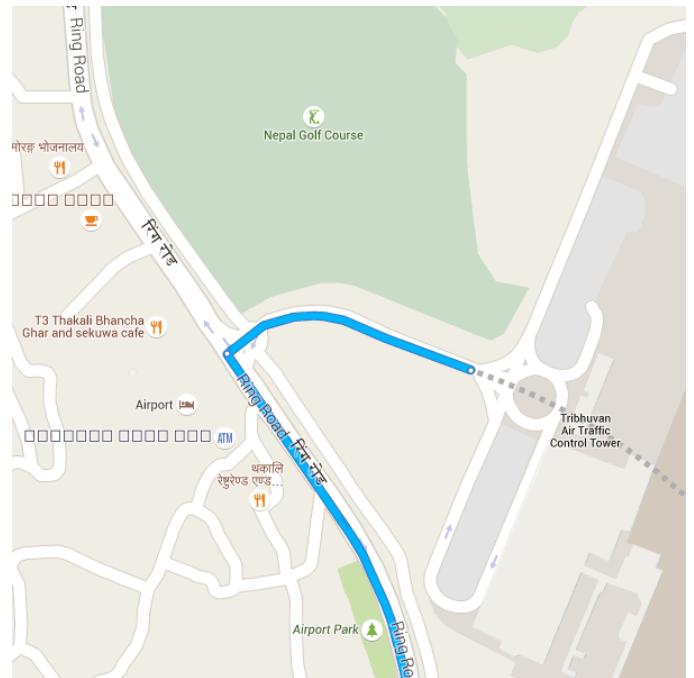

Directions from Tribhuvan International Airport to The British School

○ Tribhuvan International Airport Ring Road, Kathmandu 44600, Nepal

↑ Head west toward Ring Road
250 m / 28 s

Drive along Madan Bhandari Road

6.0 km / 13 min

- 2. Turn left onto Ring Road
1.7 km
- 3. Slight right onto Madan Bhandari Road
400 m

- 4. Turn right to stay on Madan Bhandari Road

 2.8 km
- 5. At the roundabout, take the 1st exit onto Thapathali Road

 500 m
- 6. Continue straight onto Kupondole Rd/Teku Bagamati Bridge
 Continue to follow Kupondole Rd

 550 m

Drive to Kupondole Heights Road

 1.2 km / 4 min

- 7. Turn right

 110 m
- 8. Turn right toward Kupondole Heights Road

 350 m
- 9. Turn left toward Kupondole Heights Road

 110 m
- 10. Continue onto Kupondole Heights Road
 Destination will be on the left

 600 m

The British School

44600, Nepal

These directions are for planning purposes only. You may find that construction projects, traffic, weather, or other events may cause conditions to differ from the map results, and you should plan your route accordingly. You must obey all signs or notices regarding your route.