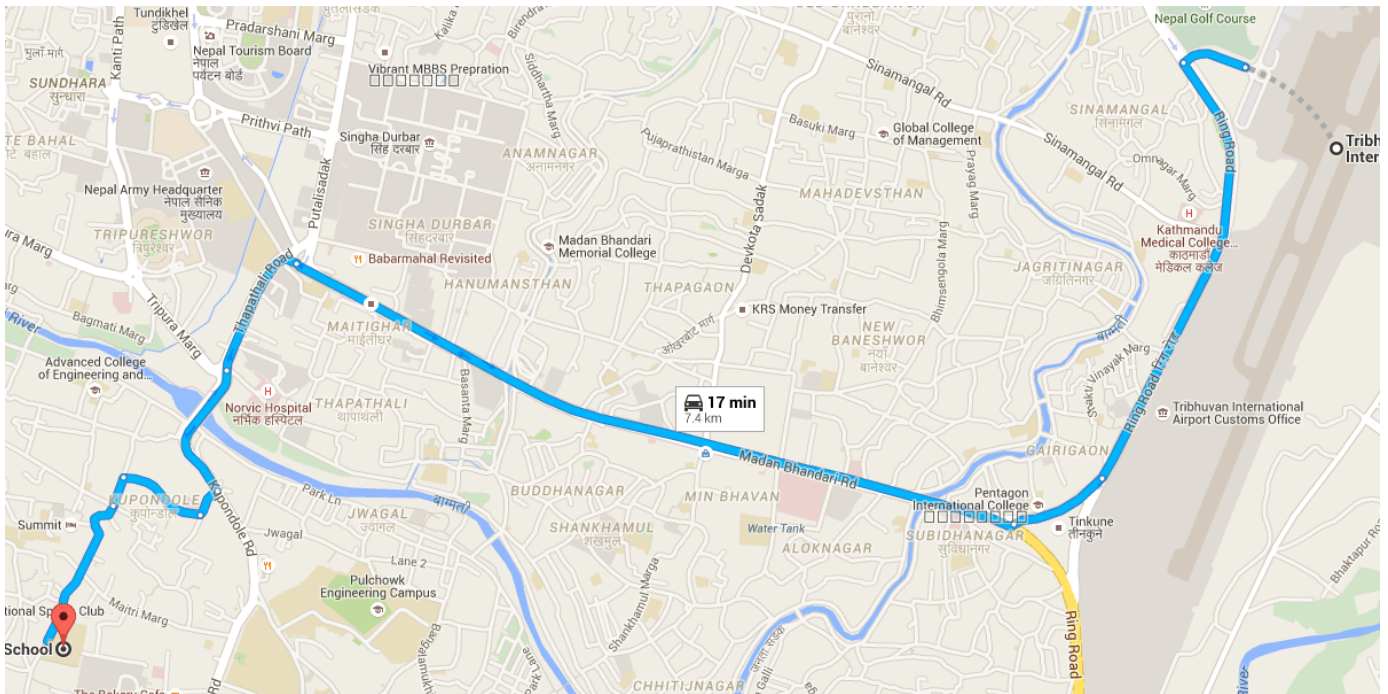

Directions from Tribhuvan International Airport to The British School

○ Tribhuvan International Airport Ring Road, Kathmandu 44600, Nepal

↑ Head west toward Ring Road
250 m / 28 s

Drive along Madan Bhandari Road

6.0 km / 13 min

- 2. Turn left onto Ring Road
1.7 km
- 3. Slight right onto Madan Bhandari Road
400 m

- 4. Turn right to stay on Madan Bhandari Road

 2.8 km
- 5. At the roundabout, take the 1st exit onto Thapathali Road

 500 m
- 6. Continue straight onto Kupondole Rd/Teku Bagamati Bridge
 Continue to follow Kupondole Rd

 550 m

Drive to Kupondole Heights Road

 1.2 km / 4 min

- 7. Turn right

 110 m
- 8. Turn right toward Kupondole Heights Road

 350 m
- 9. Turn left toward Kupondole Heights Road

 110 m
- 10. Continue onto Kupondole Heights Road
 Destination will be on the left

 600 m

The British School

44600, Nepal

These directions are for planning purposes only. You may find that construction projects, traffic, weather, or other events may cause conditions to differ from the map results, and you should plan your route accordingly. You must obey all signs or notices regarding your route.