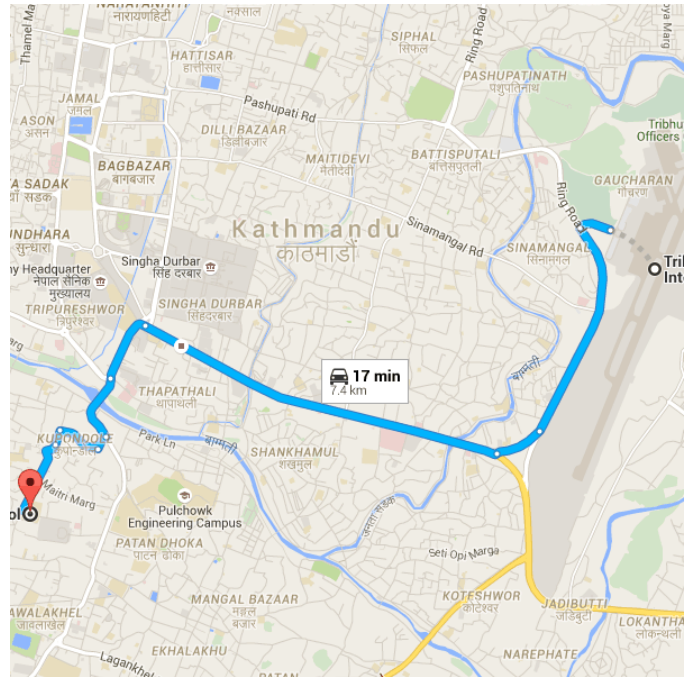

Directions from Tribhuvan International Airport to The British School

○ Tribhuvan International Airport Ring Road, Kathmandu 44600, Nepal

↑ Head west toward Ring Road
250 m / 28 s

Drive along Madan Bhandari Road

6.0 km / 13 min

- 2. Turn left onto Ring Road
1.7 km
- 3. Slight right onto Madan Bhandari Road
400 m

- 4. Turn right to stay on Madan Bhandari Road

 2.8 km
- 5. At the roundabout, take the 1st exit onto Thapathali Road

 500 m
- 6. Continue straight onto Kupondole Rd/Teku Bagamati Bridge
 Continue to follow Kupondole Rd

 550 m

Drive to Kupondole Heights Road

 1.2 km / 4 min

- 7. Turn right

 110 m
- 8. Turn right toward Kupondole Heights Road

 350 m
- 9. Turn left toward Kupondole Heights Road

 110 m
- 10. Continue onto Kupondole Heights Road
 Destination will be on the left

 600 m

The British School

44600, Nepal

These directions are for planning purposes only. You may find that construction projects, traffic, weather, or other events may cause conditions to differ from the map results, and you should plan your route accordingly. You must obey all signs or notices regarding your route.