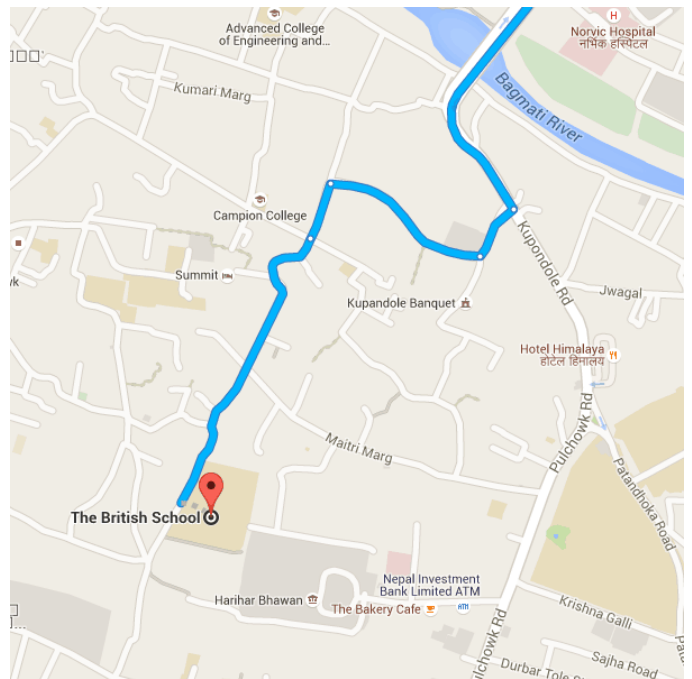

Directions from Tribhuvan International Airport to The British School

○ Tribhuvan International Airport Ring Road, Kathmandu 44600, Nepal

↑ Head west toward Ring Road
250 m / 28 s

Drive along Madan Bhandari Road

6.0 km / 13 min

- 2. Turn left onto Ring Road
1.7 km
- 3. Slight right onto Madan Bhandari Road
400 m

- 4. Turn right to stay on Madan Bhandari Road

 2.8 km
- 5. At the roundabout, take the 1st exit onto Thapathali Road

 500 m
- 6. Continue straight onto Kupondole Rd/Teku Bagamati Bridge
 Continue to follow Kupondole Rd

 550 m

Drive to Kupondole Heights Road

 1.2 km / 4 min

- 7. Turn right

 110 m
- 8. Turn right toward Kupondole Heights Road

 350 m
- 9. Turn left toward Kupondole Heights Road

 110 m
- 10. Continue onto Kupondole Heights Road
 Destination will be on the left

 600 m

The British School

44600, Nepal

These directions are for planning purposes only. You may find that construction projects, traffic, weather, or other events may cause conditions to differ from the map results, and you should plan your route accordingly. You must obey all signs or notices regarding your route.